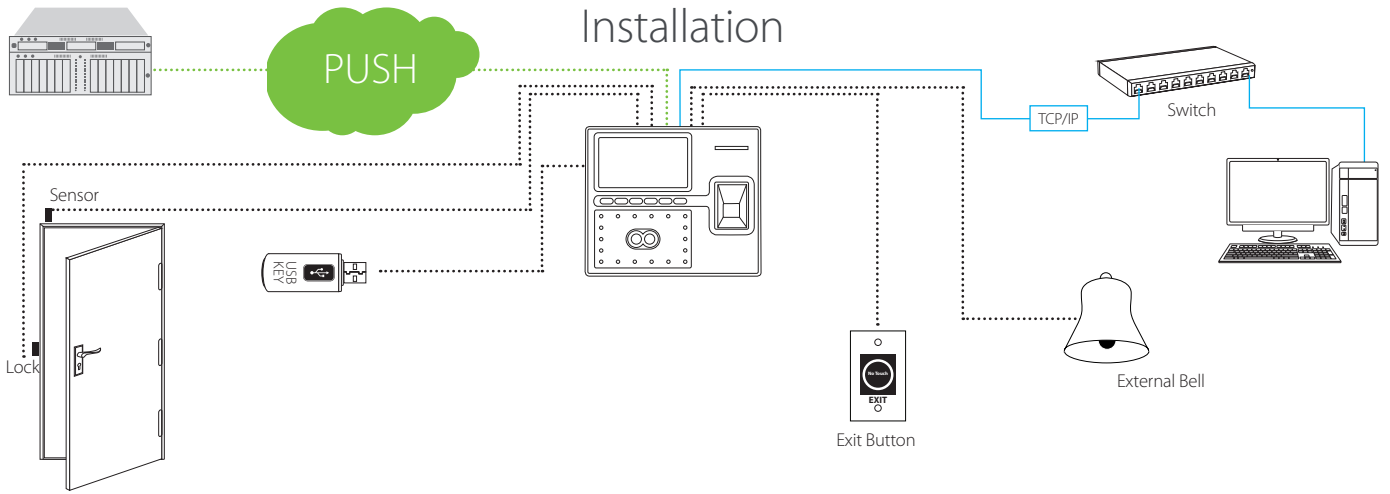

# TMFace 800

Dual Mode Biometric  
Time and Attendance Terminal

Fingerprint

Face ID

PIN

RFID

The TMFace800 dual mode biometric time and attendance terminal includes both a camera for facial recognition and a fingerprint capture device for versatile and secure biometric applications.

## Standard Functions

- Stores up to 1,500 facial and 3,000 fingerprint templates
- Multi-language support
- Enhanced face detection and verification speed
- Advanced, user-friendly interface
- Battery backup, allowing approximately 4 hours of continuous operation
- New Framework firmware allows easily extended functions to customize to specific end user requirements
- Single facial template is registered per user
- Wi-Fi as a standard feature
- Presented photo detection: able to distinguish between a live image and a photo
- User friendly UI and menu system design
- User level duplicate punch prevention
- Tip entry support
- Multiple level job code support
- Customizable user access control privileges
- Web server support as a standard function
- Automatic status key switch
- Self-service API
- Customizable bell schedules
- Private or public SMS messaging support