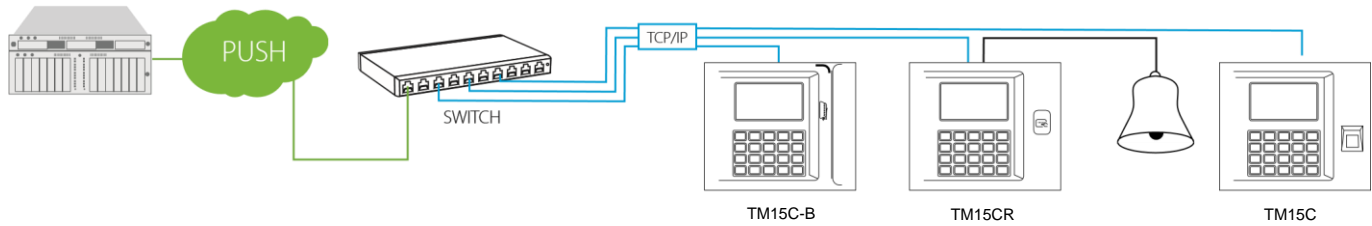

TM 15 C

Data Collection Terminal

Choice of Proximity, Barcode, Magnetic Stripe or Fingerprint Reader in a compact design

TM15C-ID
Fingerprint reader

Fingerprint

PIN

RFID

Barcode

Magnetic

TM15CR
Proximity card reader

TM15C-B
Barcode card reader

TM15C-MAG
Magnetic card reader

Standard Function

- Wi-Fi as a standard feature on all devices
- User friendly UI and menu system design
- Hardware level clock authentication
- Support for local and external data/system backup
- User level duplicate punch prevention
- Tip entry support
- Multiple level job code support
- Customizable user access control privileges
- Enhanced network security
- Web server support as a standard function
- Automatic status key switch
- Self-Service API
- 9 Digits User ID
- Daylight savings time
- Customizable bell schedules
- Private or public SMS messaging support
- USB-host
- User Attendance search
- PUSH and Standalone SDK compatibility with TFT 2.0
- Enhanced encryption system for data integrity and security

Installation

Specifications

Capacity

ID Cards: 10,000
 Transactions: 100,000
 Fingerprint templates: 3,000

Fingerprint Sensor

ZK2750P

Display

3.0 in. TFT Color Screen