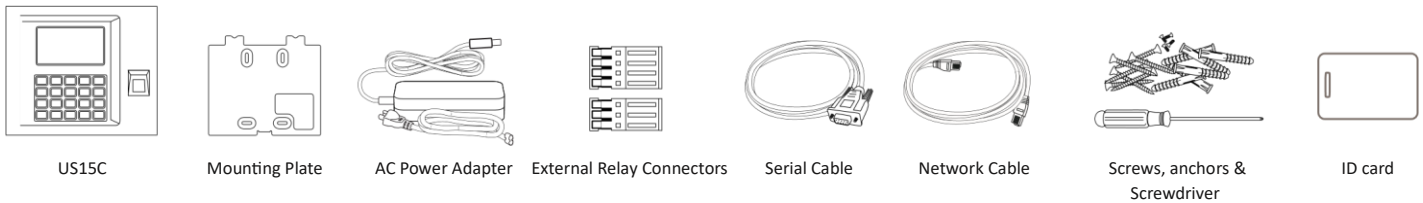

Dimensions

Width : 6.5 in. (16.5 cm)
 Height: 5.5 in. (14 cm)
 Depth: 1.8 in. (4.6 cm)
 Weight: 0.95 lbs. (0.43 kg)

What's in the Box

Design and Specifications subject to change without notice

Sierra Workforce Solutions